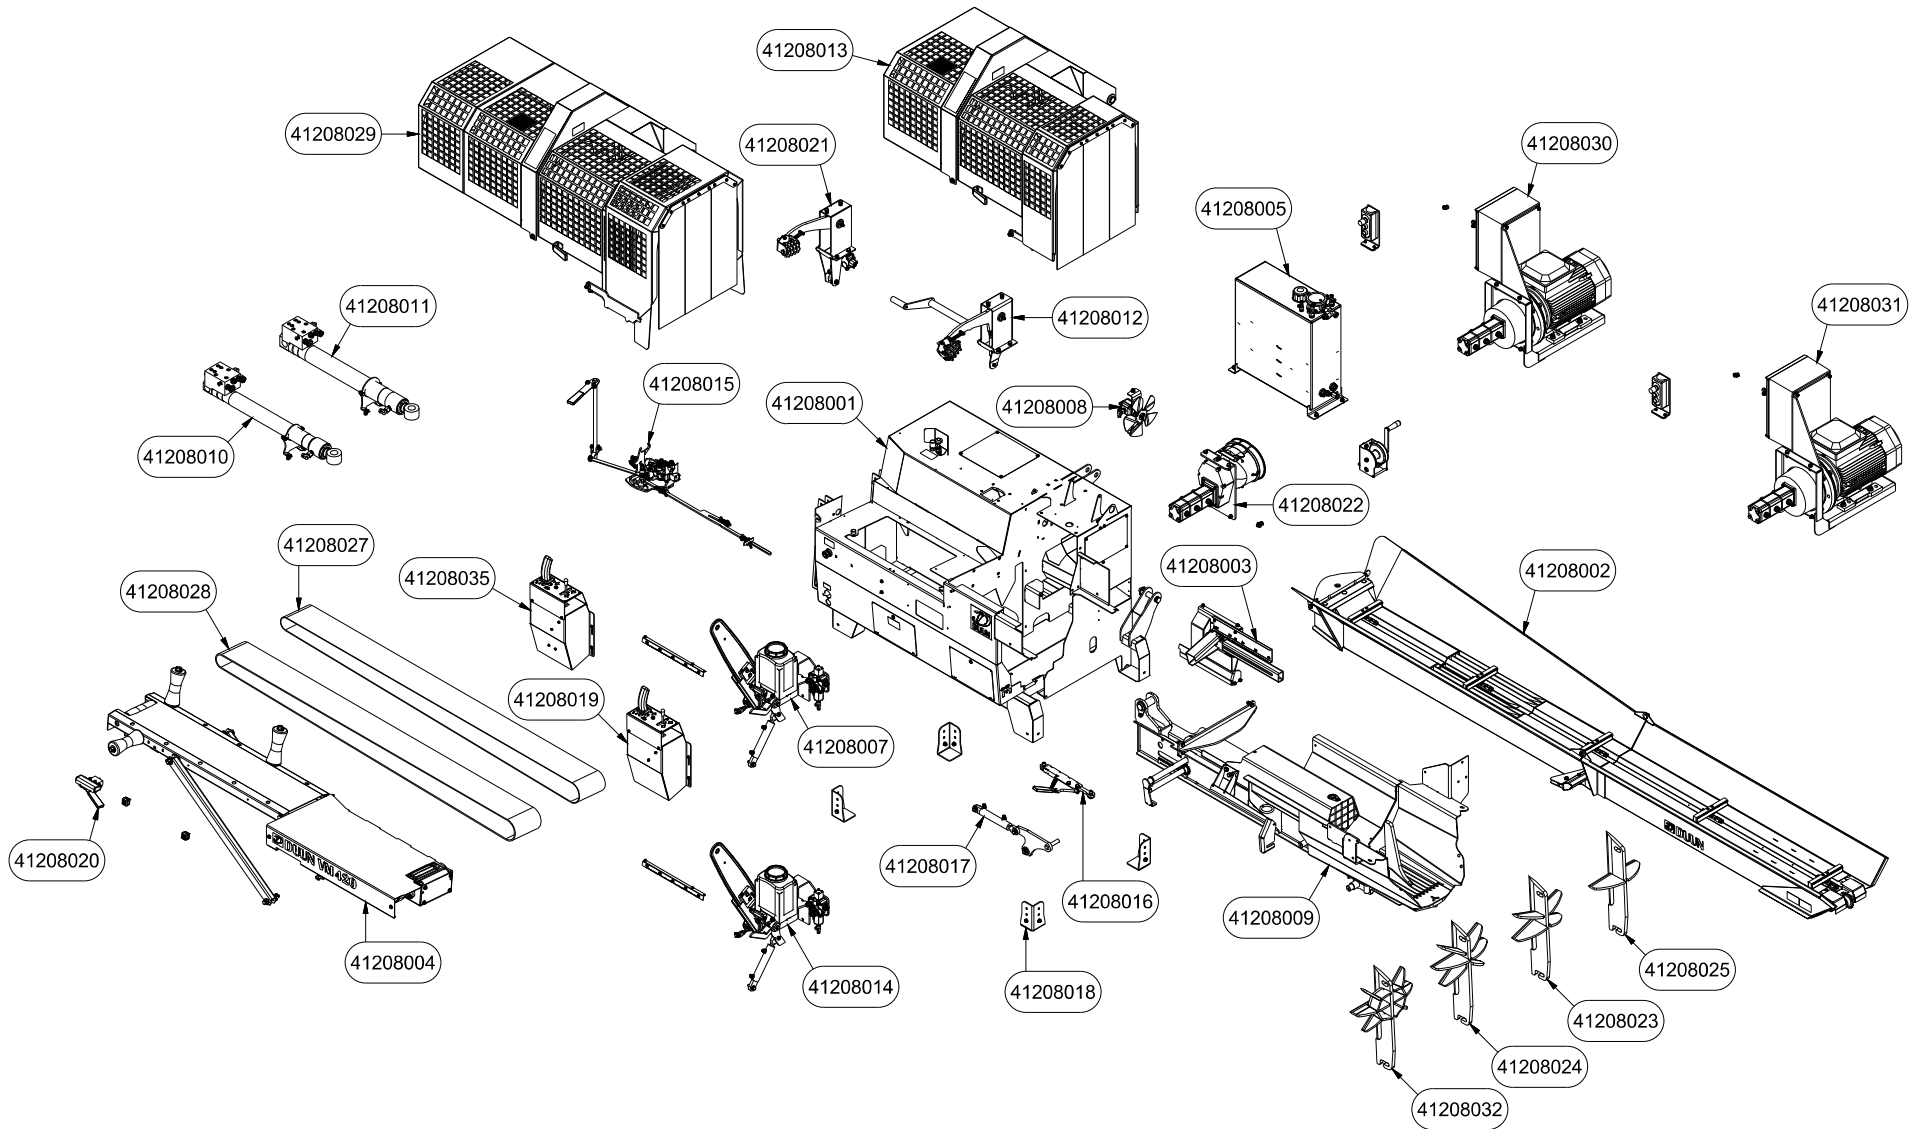

VM420 Spare part list

Serienummer: f.o.m. 12141 | t.o.m. 130000

CONTENTS.....	2
41208001 CHASSIS AND VALVES.....	4
41208002-001 CONVEYOR LOWER.....	6
41208002-002 CONVEYOR UPPER.....	8
41208003 LOG STOP.....	10
41208004-001 FEED TABLE OUTER.....	12
41208004-002 FEED TABLE INNER.....	14
41208005 HYDRAULIC TANK.....	16
41208007-001 SAW, CUT CYLINDER AND CHAIN OIL TANK (TRACTOR POWERED).....	18
41208007-002 SAW BRACKET AND VALVE (TRACTOR POWERED).....	20
41208008 COOLING FAN.....	22
41208009 SPLITTING BED AND SPLITTING RAM.....	24
41208010 CYLINDER 8,5 T.....	26
41208011 CYLINDER 11,0 T.....	28
41208012 LOG CLAMP.....	30
41208013 COVER.....	32
41208014-001 SAW, CUT CYLINDER AND CHAIN OIL TANK (ELEKTRIC POWERED).....	34
41208014-002 SAW BRACKET AND VALVE (ELEKTRIC POWERED).....	36
41208015-001 MECHANISM.....	38
41208015-002 MECHANISM ROD.....	40
41208016 SIDEWAYS ADJUSTMENT OF CONVEYOR.....	42
41208017 KNIFE ADJUSTMENT.....	44
41208018 SUPPORT LEGS.....	46
41208019 OPERATORS PANEL.....	48
41208020 REMOTE FEED BELT CONTROL.....	50
41208021 LOG CLAMP, HYDRAULIC.....	52
41208022 GEAR BOX AND PUMP TRACTOR POWERED.....	54
41208023 SPLITTING KNIFE 6 PART.....	56
41208024 SPLITTING KNIFE 8 PART.....	58
41208025 SPLITTING KNIFE 4 PART.....	60
41208027 FEED BELT GRIP TOP.....	62
41208028 FEED BELT SMOOTH.....	64
41208029 COVER, LONG.....	66
41208030 MOTOR AND PUMP 400V, ELECTRIC POWERED.....	68
41208031 MOTOR AND PUMP 230V, ELEKTRIC POWERED.....	70
41208032 SPLITTING KNIFE 10 PART.....	72
41208035 OPERATORS PANEL.....	74