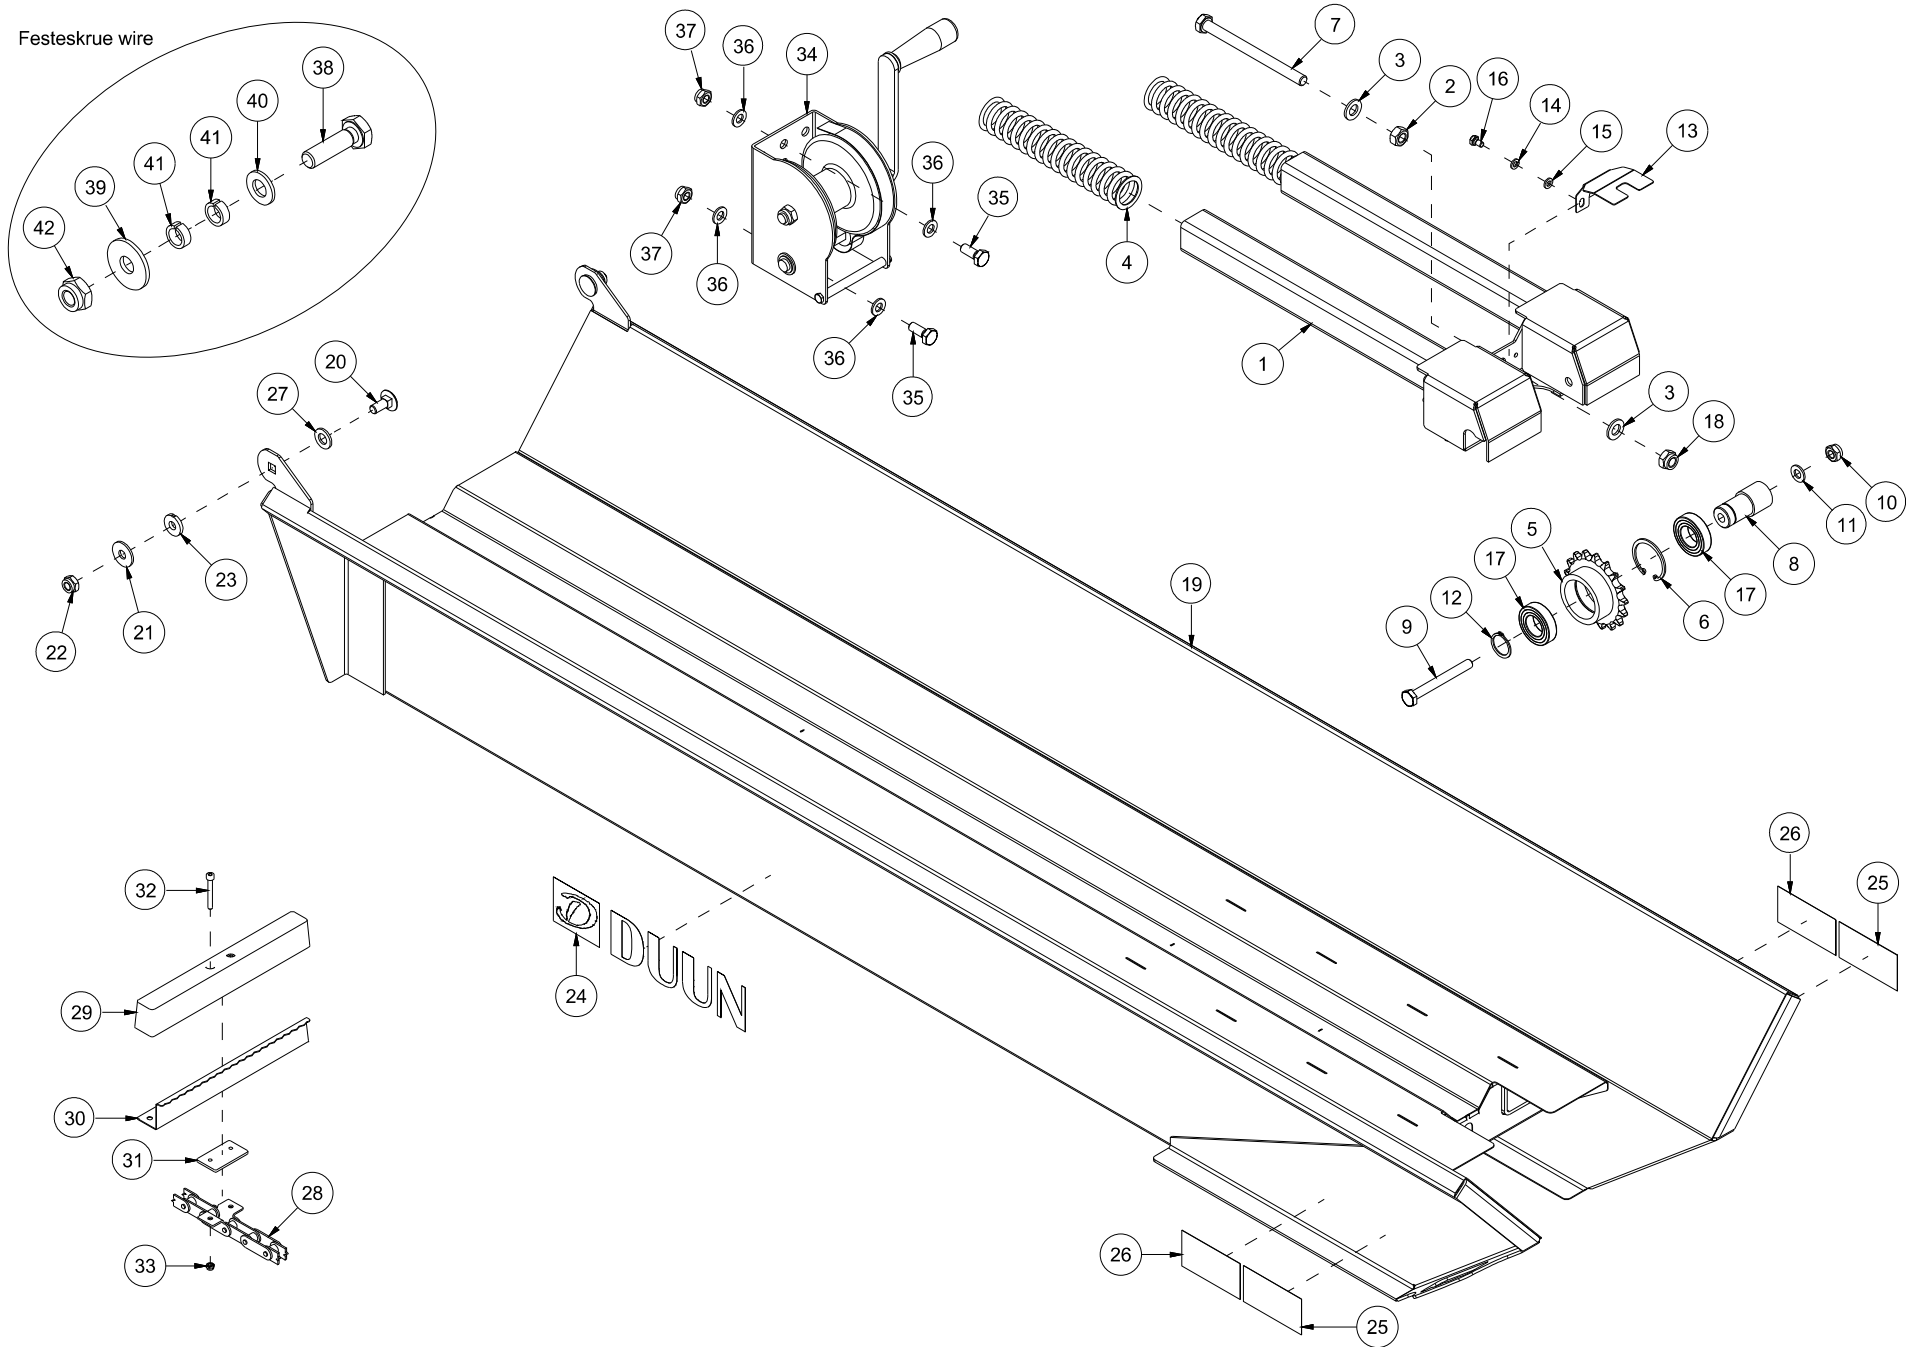

Pos	Ant	Artikkelnr	Beskrivelse	Pos	Ant	Artikkelnr	Beskrivelse
1	1	14120027	Kjedestrammer	42	1	2483610	Lockingmutter M10 EIZn DIN 985
2	1	2481611	Sekskantmutter M12 EIZn DIN 934				
3	2	2531069	Underlagsskive M12 EIZn DIN 125				
4	2	2912085	Trykkfjær Dt5,5 Di29 L200 St				
5	1	2964161	Kjedehjul 5/8" Z17 Ø47,0				
6	1	2553247	Seegerring I 47x2,0 DIN 471				
7	1	2422370	Sekskantskrue M12x150 EIZn 8.8 DIN931				
8	1	14120082	Aksel				
9	1	2422315	Sekskantskrue M10x90 EIZn 8.8 DIN 931				
10	1	2483610	Lockingmutter M10 EIZn DIN 985				
11	1	2531060	Underlagsskive M10 EIZn DIN 125				
12	1	2553125	Seegerring A 25x1,2 DIN 471				
13	1	14120264	Verneplate				
14	2	2534039	Fjærskive M6 EIZn DIN 127				
15	2	2531039	Underlagsskive M6 EIZn DIN 125				
16	2	2422196	Sekskantskrue M6x10 EIZn 8.8 DIN 933				
17	2	2951124	Kulelager 6005 2RS 25x47x12 DIN 625				
18	1	2483611	Lockingmutter M12 EIZn DIN 985				
19	1	14120006	Transportbånd, øvre				
20	2	2344330	Låseskrue M10x25 EIZn 8.8 DIN 603				
21	2	2533060	Karosseriskive M10 EIZn DIN 9021				
22	2	2483610	Lockingmutter M10 EIZn DIN 985				
23	2	1411531	Lagerskive				
24	1	2935071	Klebemerke Duun H60				
25	2	2935034	Klebemerke 90x48 Hengende bånd				
26	2	2935088	Klebemerke 90x48 Klemfare hånd				
27	2	2531069	Underlagsskive M12 EIZn DIN 125				
28	1	2963101	Kjede 2050 252 ledd 14L/K1 , medbringer hver 14.ytterledd				
29	9	1411278	Medbringer				
30	9	1411390	Medbringerplate				
31	9	1411391	Mutterplate				
32	18	2471177	Unbrako sylinderskrue M5x40 St 12.9 DIN 912				
33	18	2483607	Lockingmutter M5 EIZn DIN 985				
34	1	2966105	Vinsj 500 kg med brems og wire				
35	3	2422297	Sekskantskrue M10x25 EIZn 8.8 DIN 933				
36	6	2531060	Underlagsskive M10 EIZn DIN 125				
37	3	2483610	Lockingmutter M10 EIZn DIN 985				
38	1	2422301	Sekskantskrue M10x35 EIZn 8.8 DIN 933				
39	1	2533060	Karosseriskive M10 EIZn DIN 9021				
40	1	2531060	Underlagsskive M10 EIZn DIN 125				
41	2	14120187	Skive