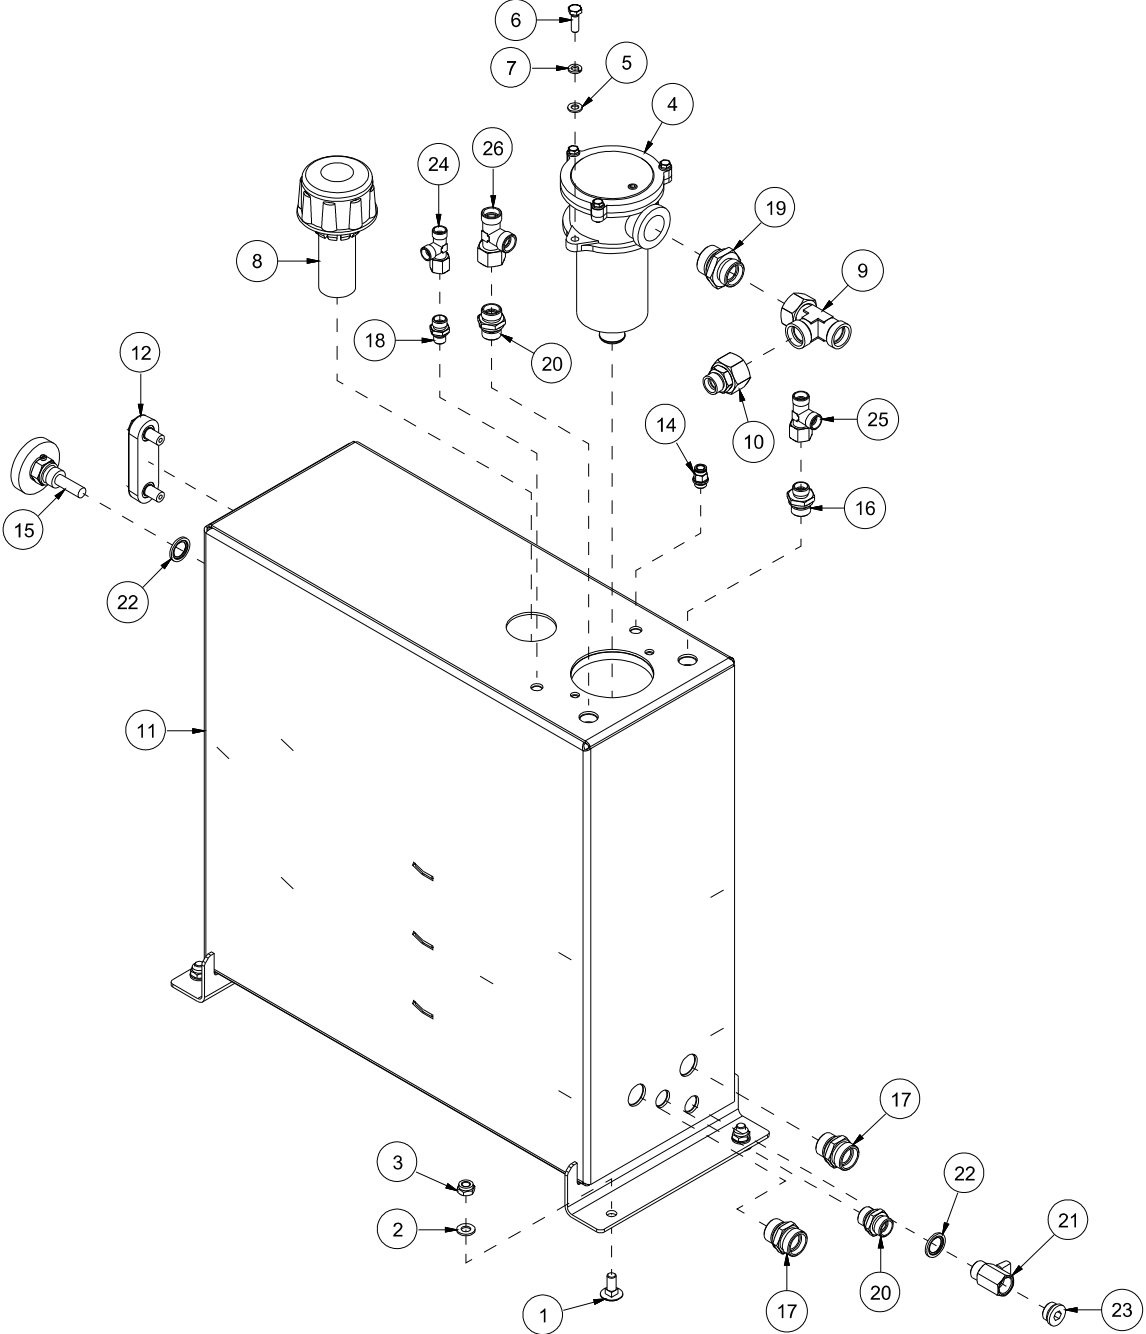

Pos	Ant	Artikkelnr	Beskrivelse
1	4	2344330	Låseskrue M10x25 EIZn 8.8 DIN 603
2	4	2531060	Underlagsskive M10 EIZn DIN 125
3	4	2483610	Lockingmutter M10 EIZn DIN 985
4	1	2251064	Returfilter
5	2	2537047	Underlagsskive M8 A4 DIN 125
6	2	2426246	Sekskantskrue M8x25 A4 DIN 933
7	2	2538047	Fjærskive M8 A4 DIN 127
8	1	2931018	Påfyllingslokk
9	1	2957778	T-ansatsnippel L22 L22 L22/S
10	1	2957512	Overgang L22-L15
11	1	14120242	Hydraulikkttank
12	1	2957821	Nivåglass M12 L-76mm
13		5310180	Hydraulikkolje
14	1	2957818	Lynfittings 8mm 1/4" rett
15	1	2957825	Termometer
16	1	2957766	Ansatsnippel GEK BSP 1/2" L12 ED
17	2	2957774	Ansatsnippel GEK BSP 3/4" L22 ED
18	1	2957754	Ansatsnippel GEK BSP 1/4" L10 ED
19	1	2957781	Ansatsnippel GEK BSP 1" L22 ED
20	2	2957768	Ansatsnippel GEK BSP 1/2" L15 ED
21	1	2957601	Kuleventil mini 1/2" inn/utv. gjenger
22	2	2957861	Hydraulikkpakning 1/2"
23	1	2957421	Plugg 1/2" m/Pakning mess.krom
24	1	2957721	T-ansatsnippel EVLK 10L
25	1	2957723	T-ansatsnippel EVLK 12L
26	1	2957776	T-ansatsnippel EVLK 15L