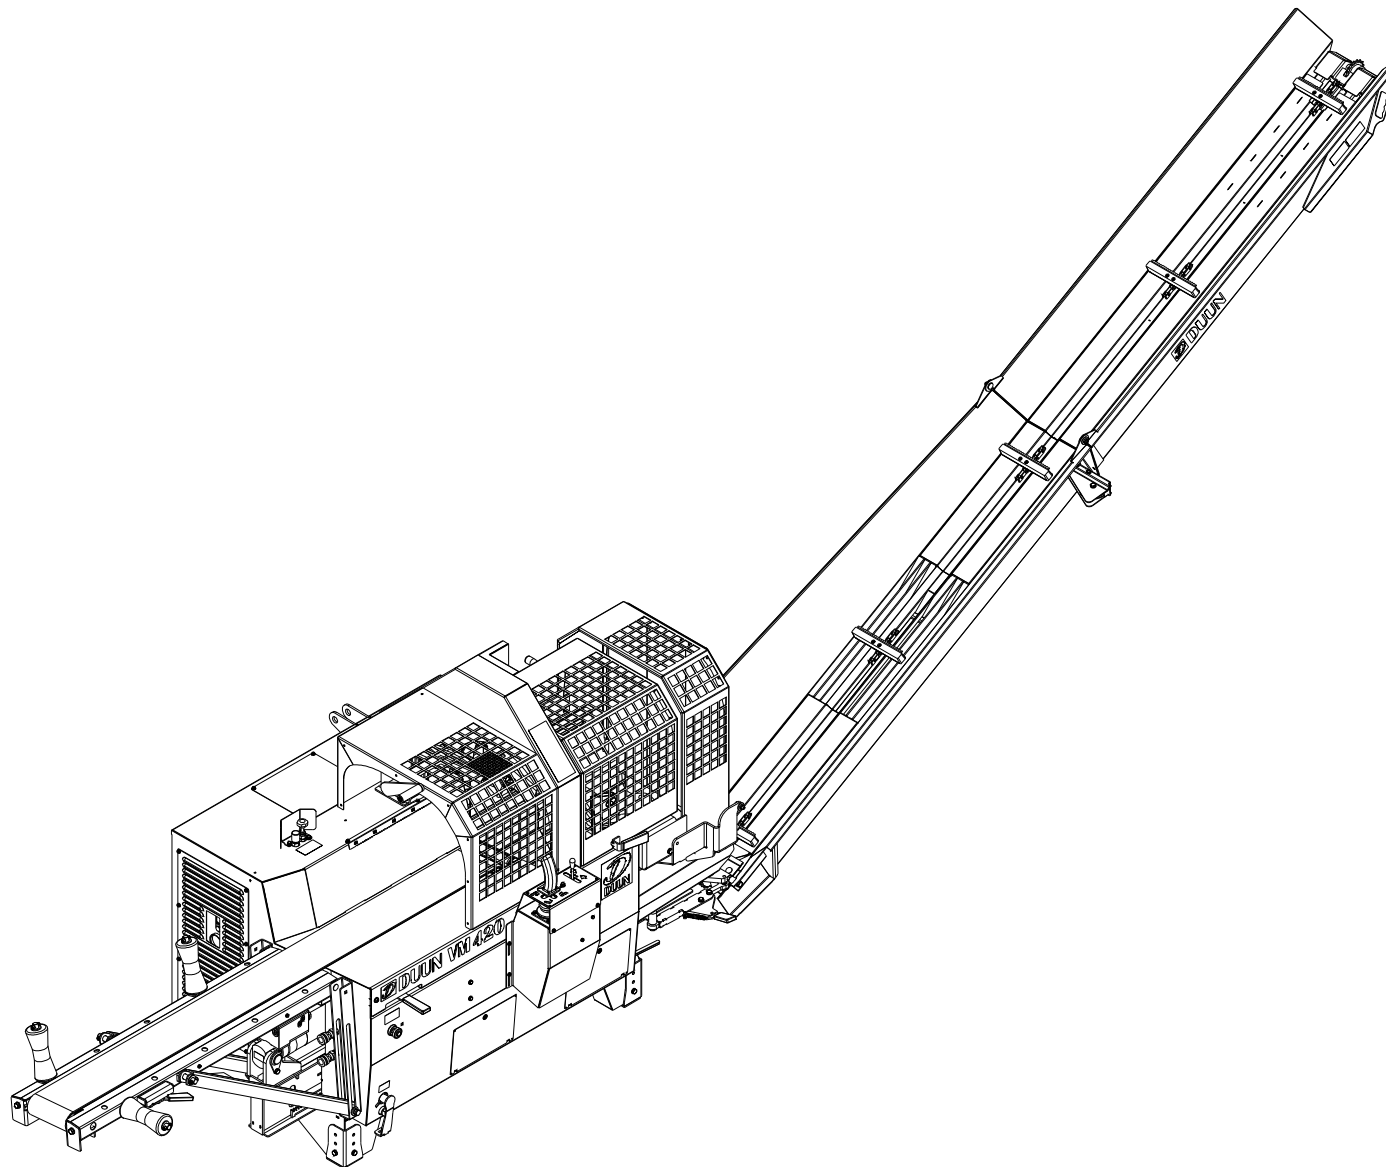

VM420 Spare part list

Serienummer: f.o.m. 12141 | t.o.m. 130000

CONTENTS.....	2
41208001 CHASSIS AND VALVES.....	4
41208002-001 CONVEYOR LOWER.....	6
41208002-002 CONVEYOR UPPER.....	8
41208003 LOG STOP.....	10
41208004-001 FEED TABLE OUTER.....	12
41208004-002 FEED TABLE INNER.....	14
41208005 HYDRAULIC TANK.....	16
41208007-001 SAW, CUT CYLINDER AND CHAIN OIL TANK (TRACTOR POWERED).....	18
41208007-002 SAW BRACKET AND VALVE (TRACTOR POWERED).....	20
41208008 COOLING FAN.....	22
41208009 SPLITTING BED AND SPLITTING RAM.....	24
41208010 CYLINDER 8,5 T.....	26
41208011 CYLINDER 11,0 T.....	28
41208012 LOG CLAMP.....	30
41208013 COVER.....	32
41208014-001 SAW, CUT CYLINDER AND CHAIN OIL TANK (ELEKTRIC POWERED).....	34
41208014-002 SAW BRACKET AND VALVE (ELEKTRIC POWERED).....	36
41208015-001 MECHANISM.....	38
41208015-002 MECHANISM ROD.....	40
41208016 SIDEWAYS ADJUSTMENT OF CONVEYOR.....	42
41208017 KNIFE ADJUSTMENT.....	44
41208018 SUPPORT LEGS.....	46
41208019 OPERATORS PANEL.....	48
41208020 REMOTE FEED BELT CONTROL.....	50
41208021 LOG CLAMP, HYDRAULIC.....	52
41208022 GEAR BOX AND PUMP TRACTOR POWERED.....	54
41208023 SPLITTING KNIFE 6 PART.....	56
41208024 SPLITTING KNIFE 8 PART.....	58
41208025 SPLITTING KNIFE 4 PART.....	60
41208027 FEED BELT GRIP TOP.....	62
41208028 FEED BELT SMOOTH.....	64
41208029 COVER, LONG.....	66
41208030 MOTOR AND PUMP 400V, ELECTRIC POWERED.....	68
41208031 MOTOR AND PUMP 230V, ELEKTRIC POWERED.....	70
41208032 SPLITTING KNIFE 10 PART.....	72
41208035 OPERATORS PANEL.....	74