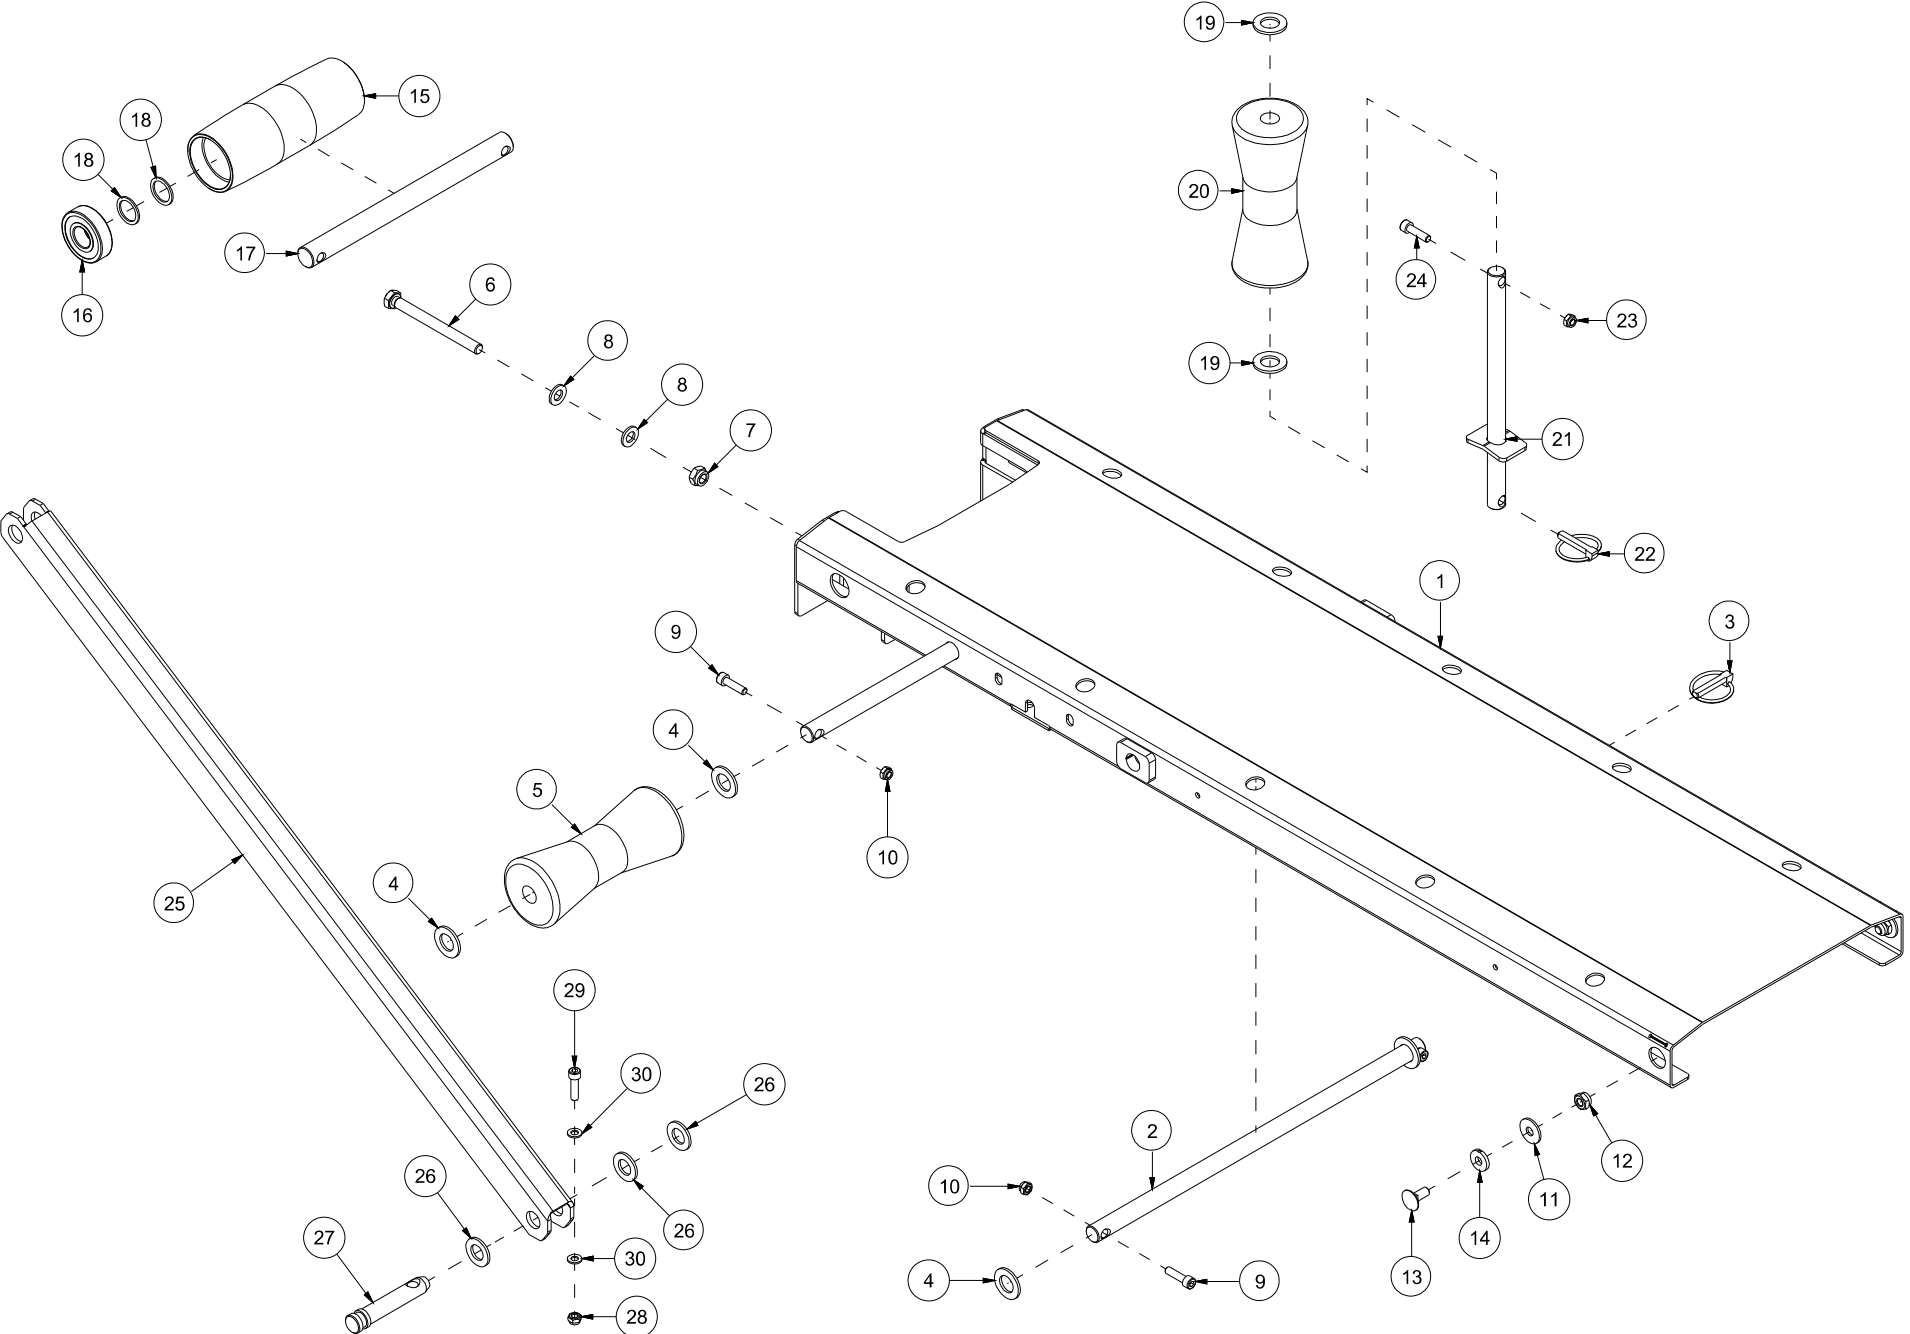

Pos	Ant	Artikkelnr	Beskrivelse
1	1	14120089	Innmaterbord
2	1	14120092	Aksel
3	1	2556142	Orepinne Ø10x40
4	4	2531086	Underlagsskive M20 EIZn DIN 125
5	1	2245031	Støtterull Ø60/84xL200
6	2	2425368	Sekskantskrue M12x130 EIZn 8.8 DIN 933
7	2	2483611	Lockingmutter M12 EIZn DIN 985
8	4	2531069	Underlagsskive M12 EIZn DIN 125
9	3	2477248	Unbrako sylinderskrue M8x30 EIZn DIN 912
10	3	2483609	Lockingmutter M8 EIZn DIN 985
11	2	2533060	Karosseriskive M10 EIZn DIN 9021
12	2	2483610	Lockingmutter M10 EIZn DIN 985
13	2	2344330	Låseskrue M10x25 EIZn 8.8 DIN 603
14	2	1411531	Lagerskive
15	1	1411269	Slaverull
16	2	2951145	Lager, 6305 2RS
17	1	14120093	Aksel
18	4	1411178	Skive
19	2	2531086	Underlagsskive M20 EIZn DIN 125
20	1	2245031	Støtterull Ø60/84xL200
21	1	14120088	Rullholder
22	1	2556142	Orepinne Ø10x40
23	1	2483609	Lockingmutter M8 EIZn DIN 985
24	1	2477248	Unbrako sylinderskrue M8x30 EIZn DIN 912
25	1	14120039	Kanal
26	3	2531083	Underlagsskive M18 EIZn DIN 125
27	1	2526321	Toppstagbolt kat. 1 Ø19x70
28	1	2483609	Lockingmutter M8 EIZn DIN 985
29	1	2477248	Unbrako sylinderskrue M8x30 EIZn DIN 912
30	2	2531047	Underlagsskive M8 EIZn DIN 125