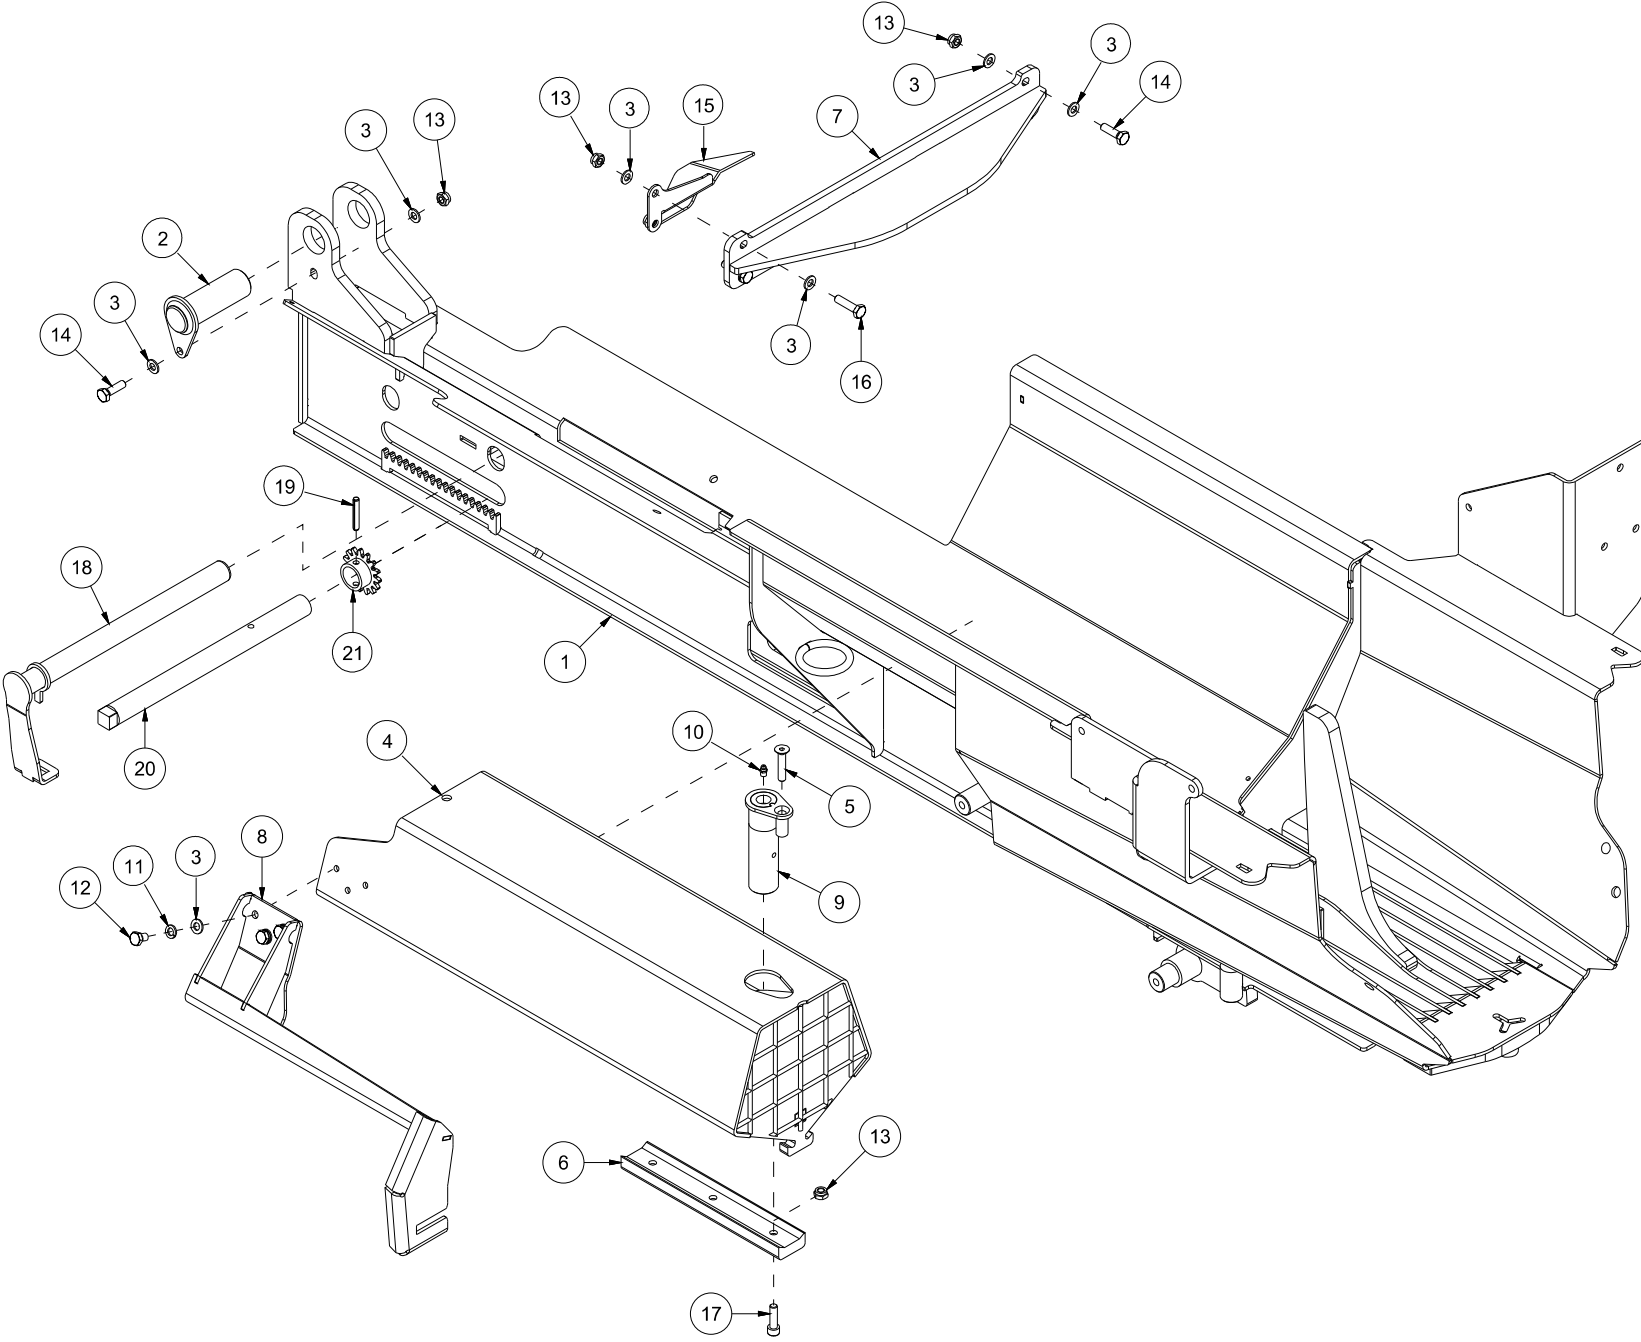

Pos	Ant	Artikkelnr	Beskrivelse
1	1	14120007	Klyvemodul
2	1	14120036	Bolt med øre
3	13	2531060	Underlagsskive M10 EIZn DIN 125
4	1	14120012	Klyvestempel
5	1	2472307	Unbrako senkhodeskrue M10x50 St 10.9 DIN 7991
6	1	14120013	Sleide
7	1	14120150	Stoppeplate
8	1	14120114	Ventilarm
9	1	14120208	Bolt
10	1	2478407	Smørenippel Rett M8
11	3	2534060	Fjærskive M10 EIZn DIN 127
12	3	2422290	Sekskantskrue M10x16 EIZn 8.8 DIN 933
13	8	2483610	Lockingmutter M10 EIZn DIN 985
14	3	2422301	Sekskantskrue M10x35 EIZn 8.8 DIN 933
15	1	14120280	Slangeskjold
16	2	2422303	Sekskantskrue M10x40 EIZn 8.8 DIN 931
17	3	2471301	Unbrako sylinderskrue M10x35 St 12.9 DIN 912
18	1	14120106	Låsebolt
19	1	2525256	Spennhylse Ø8x50
20	1	14120105	Låsebolt
21	1	1411137	Tannhjul klyvemodul