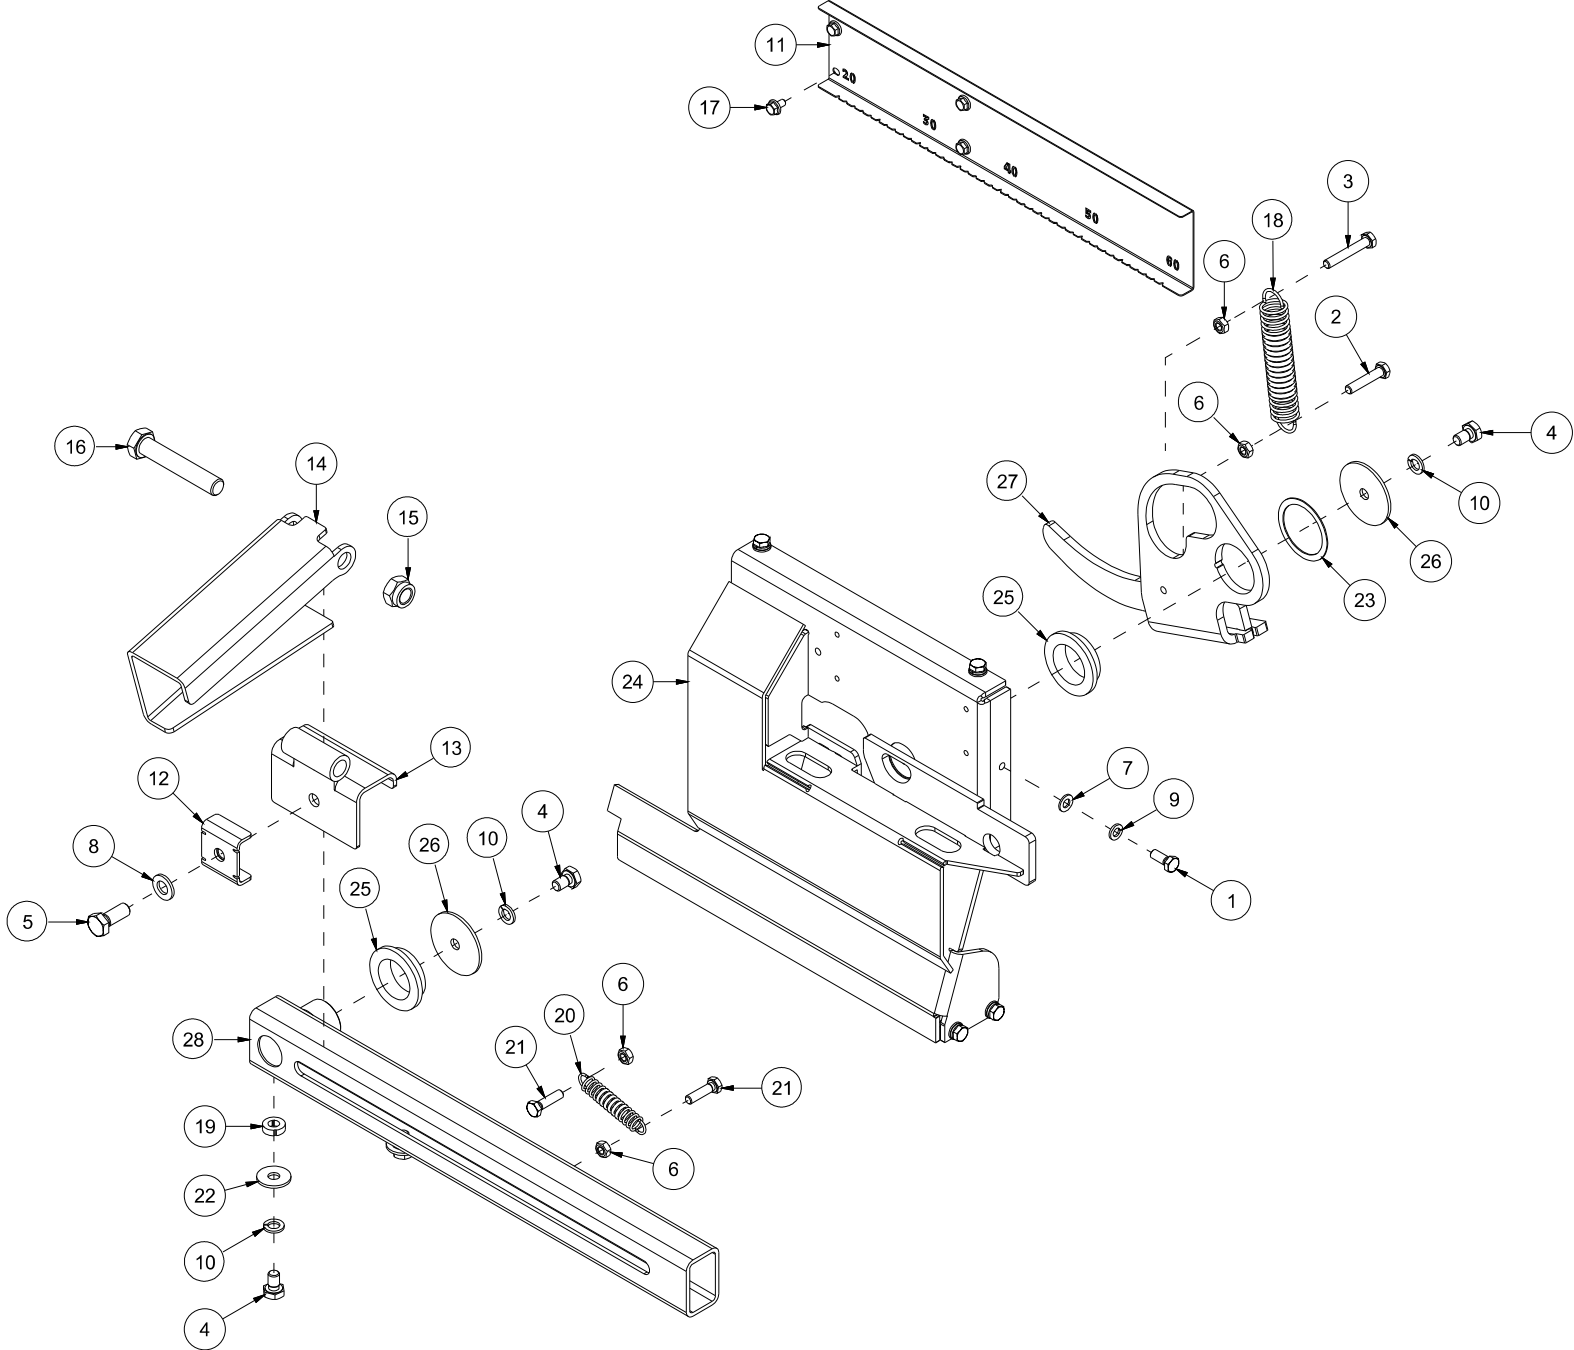

Pos	Ant	Artikkelnr	Beskrivelse
1	5	2422244	Sekskantskrue M8x20 EIZn 8.8 DIN 933
2	1	2422252	Sekskantskrue M8x40 EIZn 8.8 DIN 931
3	1	2422256	Sekskantskrue M8x50 EIZn 8.8 DIN 931
4	4	2422290	Sekskantskrue M10x16 EIZn 8.8 DIN 933
5	1	2422348	Sekskantskrue M12x30 EIZn 8.8 DIN 933
6	4	2481609	Sekskantmutter M8 EIZn DIN 934
7	5	2531047	Underlagsskive M8 EIZn DIN 125
8	1	2531069	Underlagsskive M12 EIZn DIN 125
9	5	2534047	Fjærskive M8 EIZn DIN 127
10	4	2534060	Fjærskive M10 EIZn DIN 127
11	1	14120066	Lengdeviser
12	1	14120071	Mutterplate
13	1	14120169	Brakett
14	1	14120170	Stokkstopperplate
15	1	2483613	Lockingmutter M16 EIZn DIN 985
16	1	2422501	Sekskantskrue M16x90 EIZn 8.8 DIN 931
17	4	2451196	Sekskantskrue med flens M6x10 EIZn 8.8 DIN 6921
18	1	2913030	Strekkfjær Dt2,5 Dy25 L100 St
19	2	14120221	Skive
20	1	2913028	Strekkfjær Dt2,0 Dy15 L70 St
21	2	2422248	Sekskantskrue M8x30 EIZn 8.8 DIN 933
22	2	2533060	Karosseriskive M10 EIZn DIN 9021
23	1	14120332	Skive
24	1	14120325	Kjedemotordeksel
25	2	2245023	Lager, plast
26	2	14120326	Skive
27	1	14120329	Brakett
28	1	14120327	Stokkstopperør